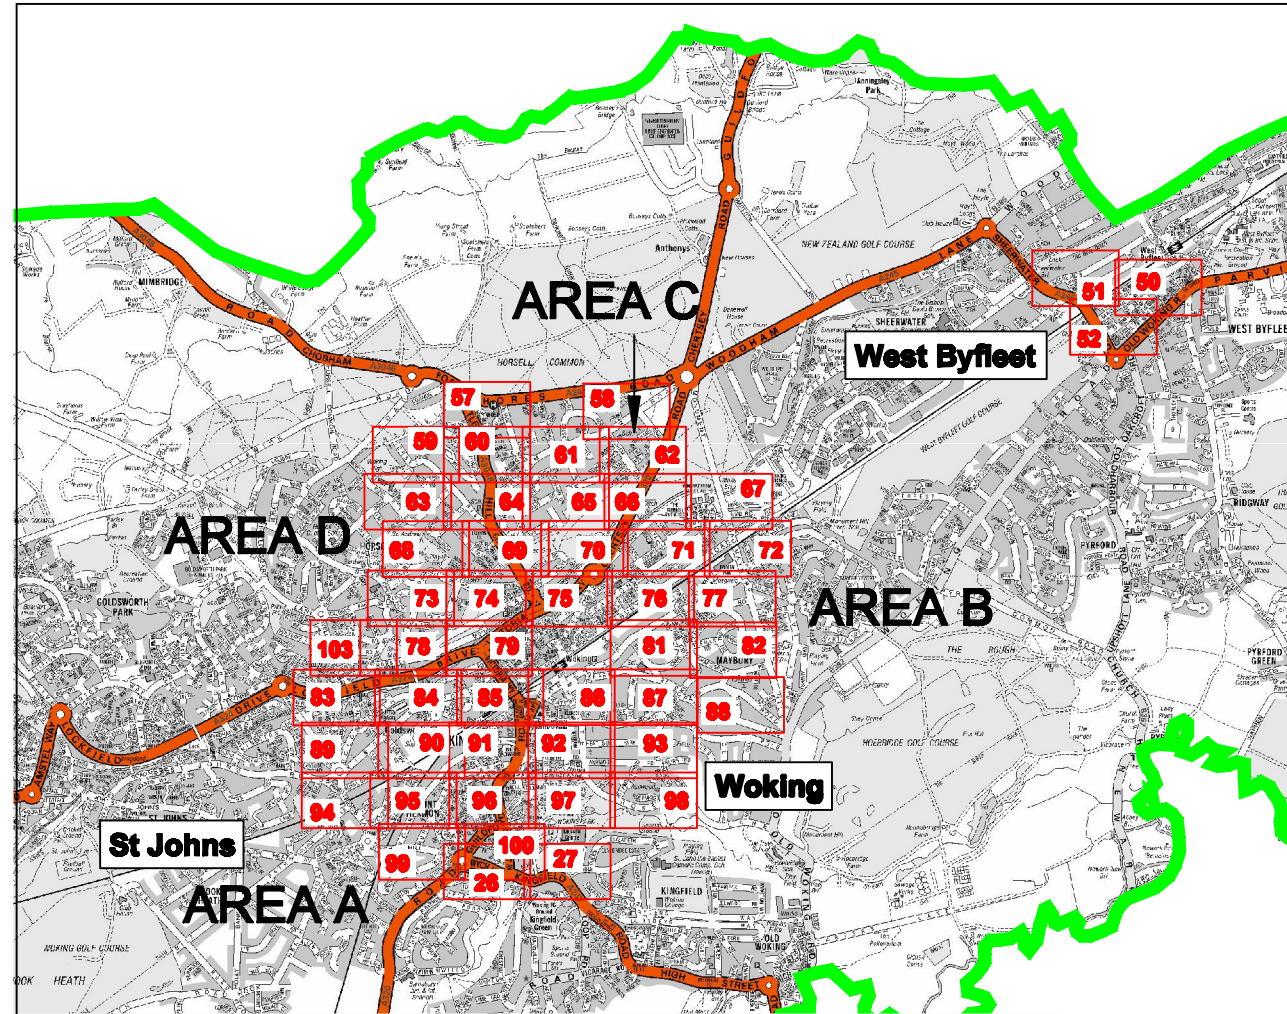

GOLDSWORTH ROAD 84
 Spaces 17
 Tariff High
 Operation Monday-Saturday
 8.30-18.00 3hrs n/r 1hr & PH

OAKS ROAD 85
 Spaces 8
 Tariff High
 Operation Monday-Saturday
 8.30-18.00 3hrs n/r 1hr & PH

AREA C

BROOMHALL END 69
 Spaces 5
 Tariff Medium
 Operation Monday-Friday
 9.30-11.30 1hr n/r 1hr & PH

78 denotes corresponding sheet layout numbers

Areas A, B, C and D delineated by main roads

PH Permit Holders
 n/r No return

OMEGA ROAD 71
 Spaces 37
 Tariff Medium
 Operation Monday-Saturday
 8.30-18.00 3hrs n/r 1hr & PH

KINGS ROAD 71
 Spaces 14
 Tariff Medium
 Operation Monday-Saturday
 8.30-18.00 3hrs n/r 1hr & PH

WEST BYFLEET

MADERIA ROAD 50
 Spaces 23
 Tariff Medium
 Operation Monday-Friday
 11.00-15.00 4hrs & PH

SHEERWATER ROAD 52
 Spaces 6
 Tariff Medium
 Operation Monday-Friday
 11.00-15.00 4hrs & PH